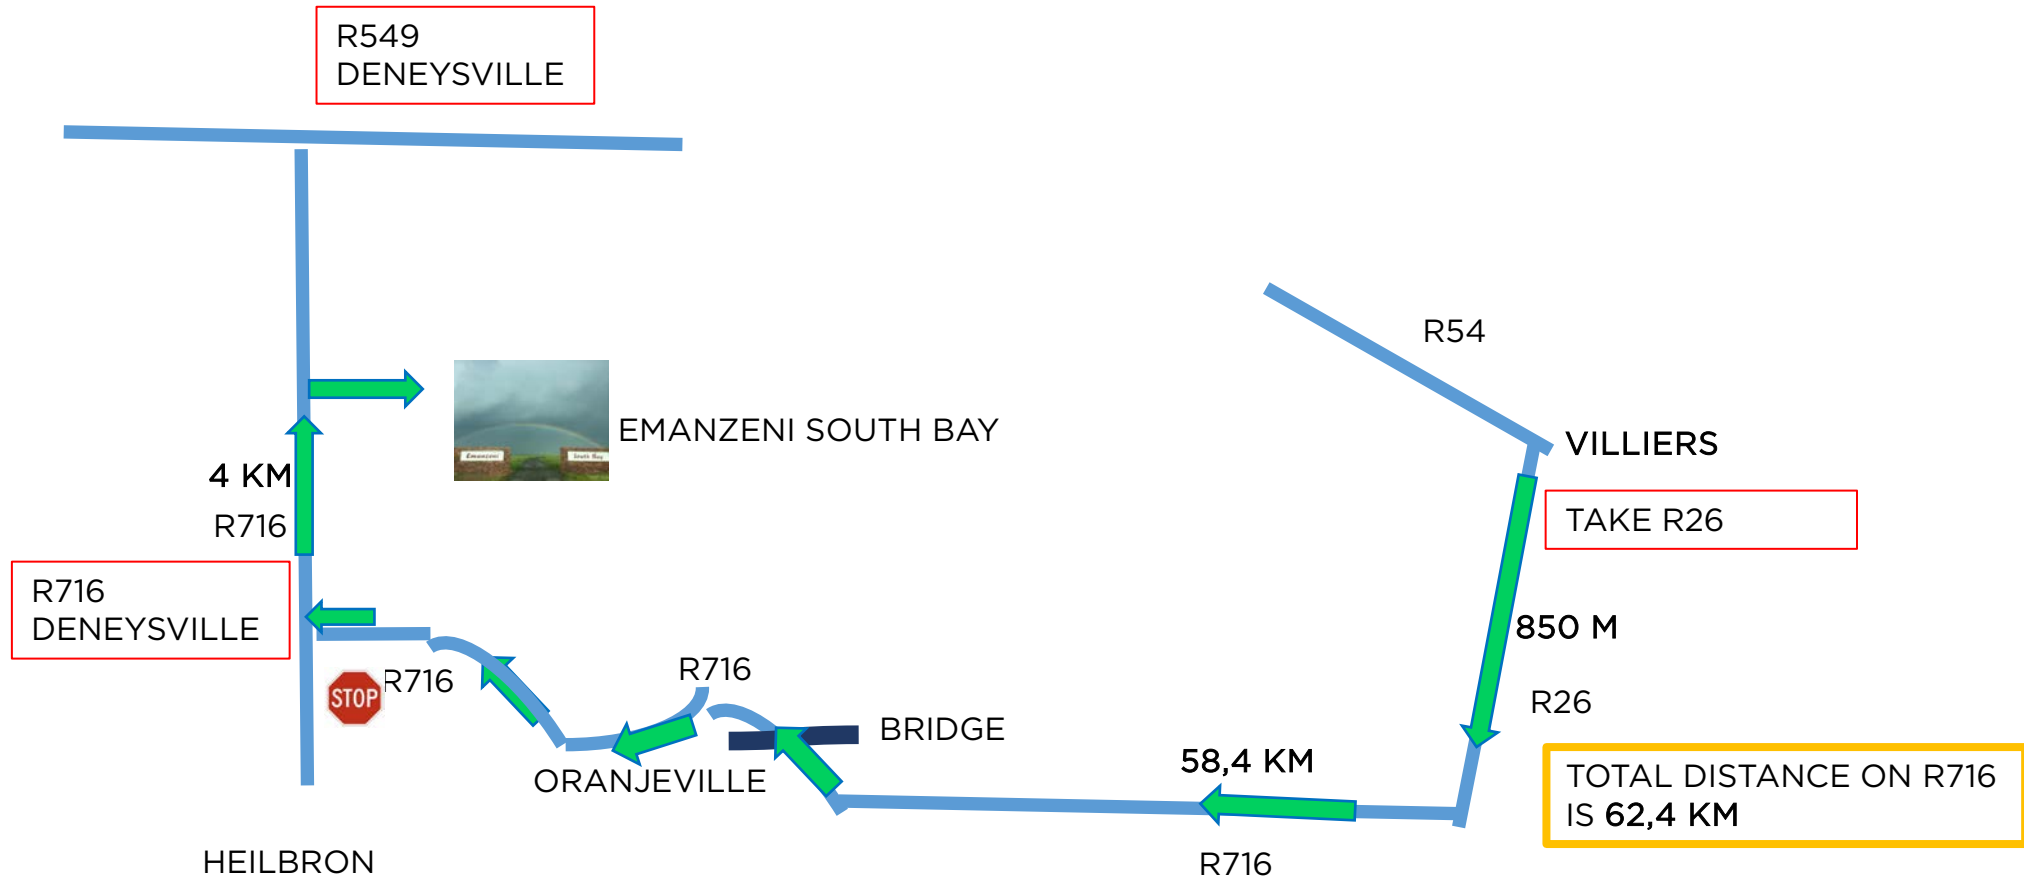

Map to R'new at Vaal Estate, 5 South Bay Farm, from Villiers, via R26 and R716

Map to R'new at Vaal Estate, 5 South Bay Farm, from Villiers, via R26 and R716

← from Villiers, 9840
to R'NEW PECAN FARM & WELLNESS CENTRE, 5 Sout...

59 min (64.1 km)

via R716

Fastest route

Villiers

9840

> Continue to R26

2 min (850 m)

> Drive along R716

51 min (60.6 km)

↗ Turn right

6 min (2.6 km)

R'NEW PECAN FARM & WELLNESS CENTRE

5 South Bay Farm, 1875, Deneysville

Please don't follow Google Maps as it's directions end on the wrong side of the dam near Flamingo Bay!

Map to R'new at Vaal Estate from entrance to Emanzeni South Bay Farm

PLEASE NOTE THAT THERE IS A **STOP AND GO** WITH ROAD WORKS ON BOTH THE R549 AND THE R716 TO ORANJEVILLE PLEASE FOLLOW SIGNS FOR **DETOUR TO R716 TO ORANJEVILLE**