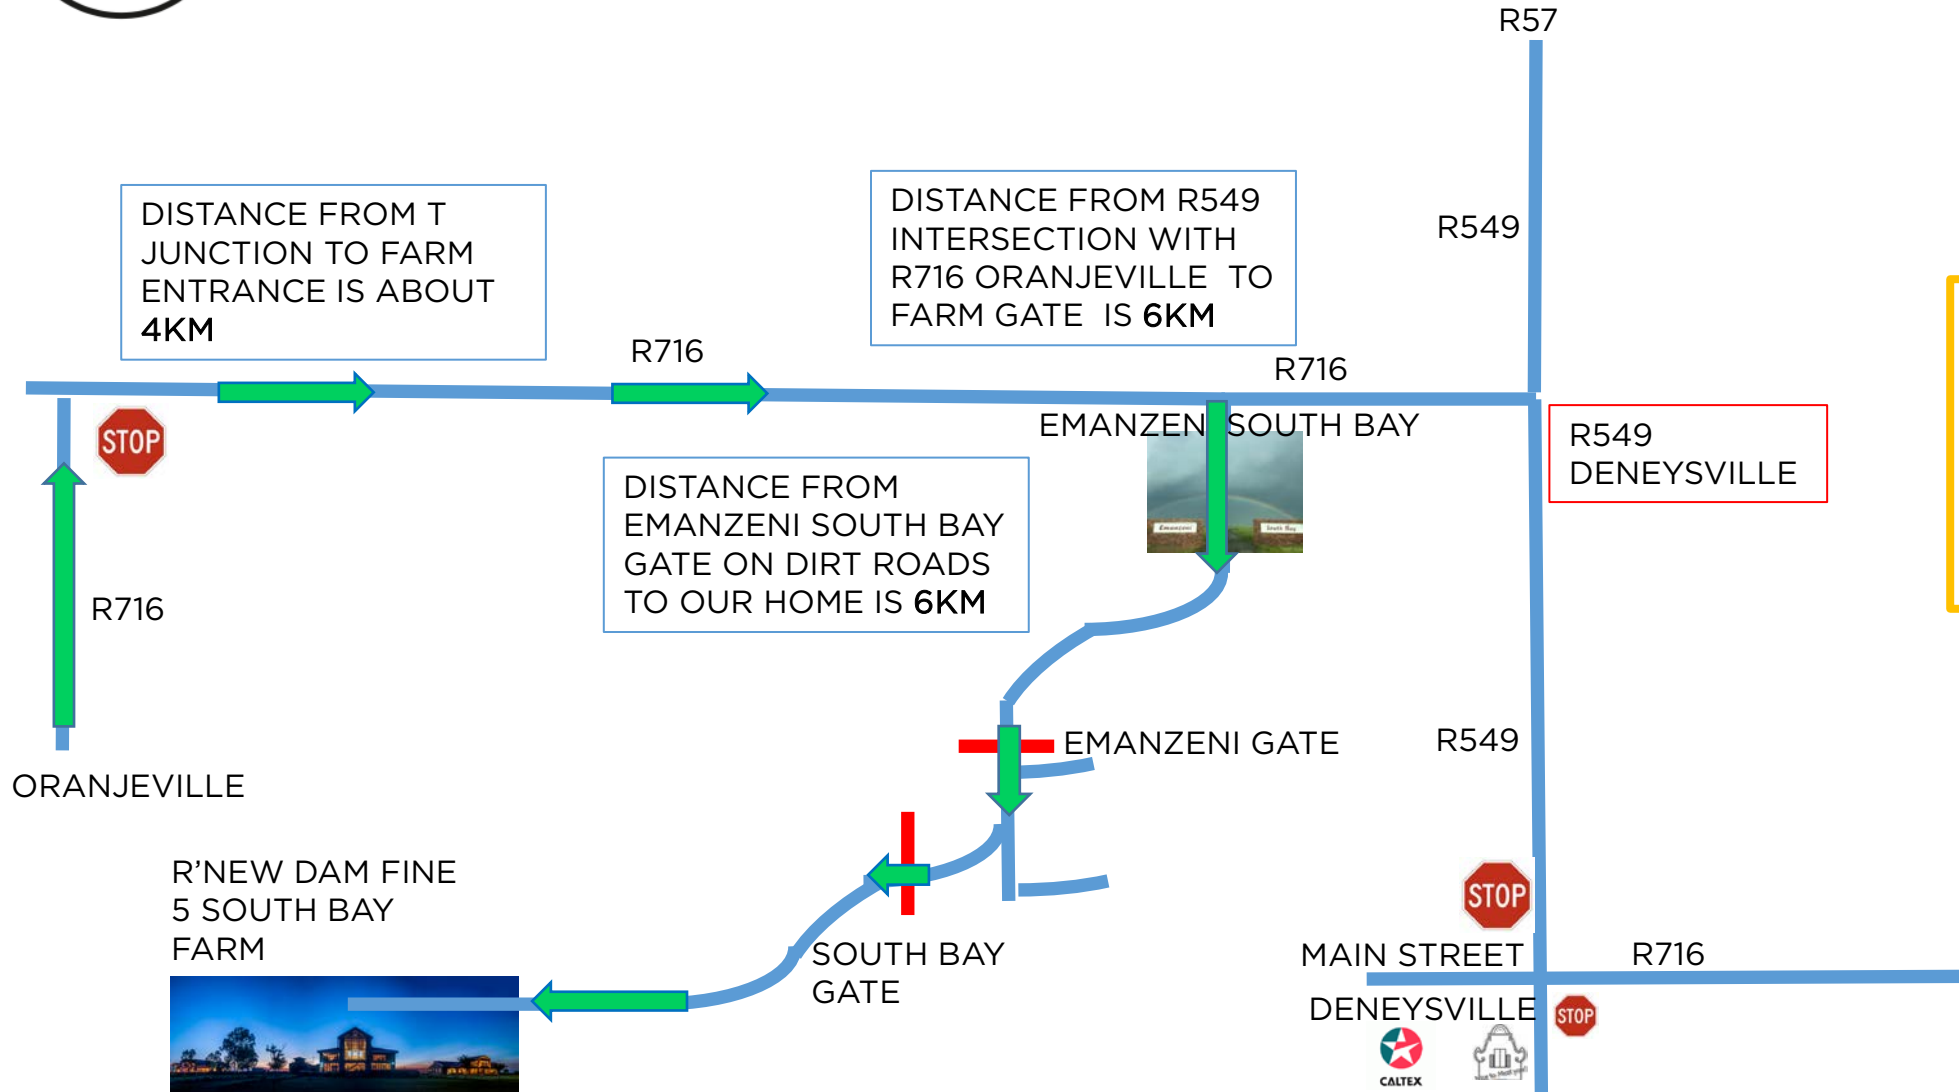

Map to R'new at Vaal Estate, 5 South Bay Farm, from Villiers, via R26 and R716

Map to R'new at Vaal Estate, 5 South Bay Farm, from Villiers, via R26 and R716

← from Villiers, 9840
to R'NEW PECAN FARM & WELLNESS CENTRE, 5 Sout...

59 min (64.1 km)

via R716

Fastest route

Villiers

9840

> Continue to R26

2 min (850 m)

> Drive along R716

51 min (60.6 km)

↗ Turn right

6 min (2.6 km)

R'NEW PECAN FARM & WELLNESS CENTRE

5 South Bay Farm, 1875, Deneysville

Please don't follow Google Maps as it's directions end on the wrong side of the dam near Flamingo Bay!

Map to R'new at Vaal Estate from entrance to Emanzeni South Bay Farm

PLEASE NOTE THAT THERE IS A **STOP AND GO** WITH ROAD WORKS ON BOTH THE R549 AND THE R716 TO ORANJEVILLE PLEASE FOLLOW SIGNS FOR **DETOUR TO R716 TO ORANJEVILLE**