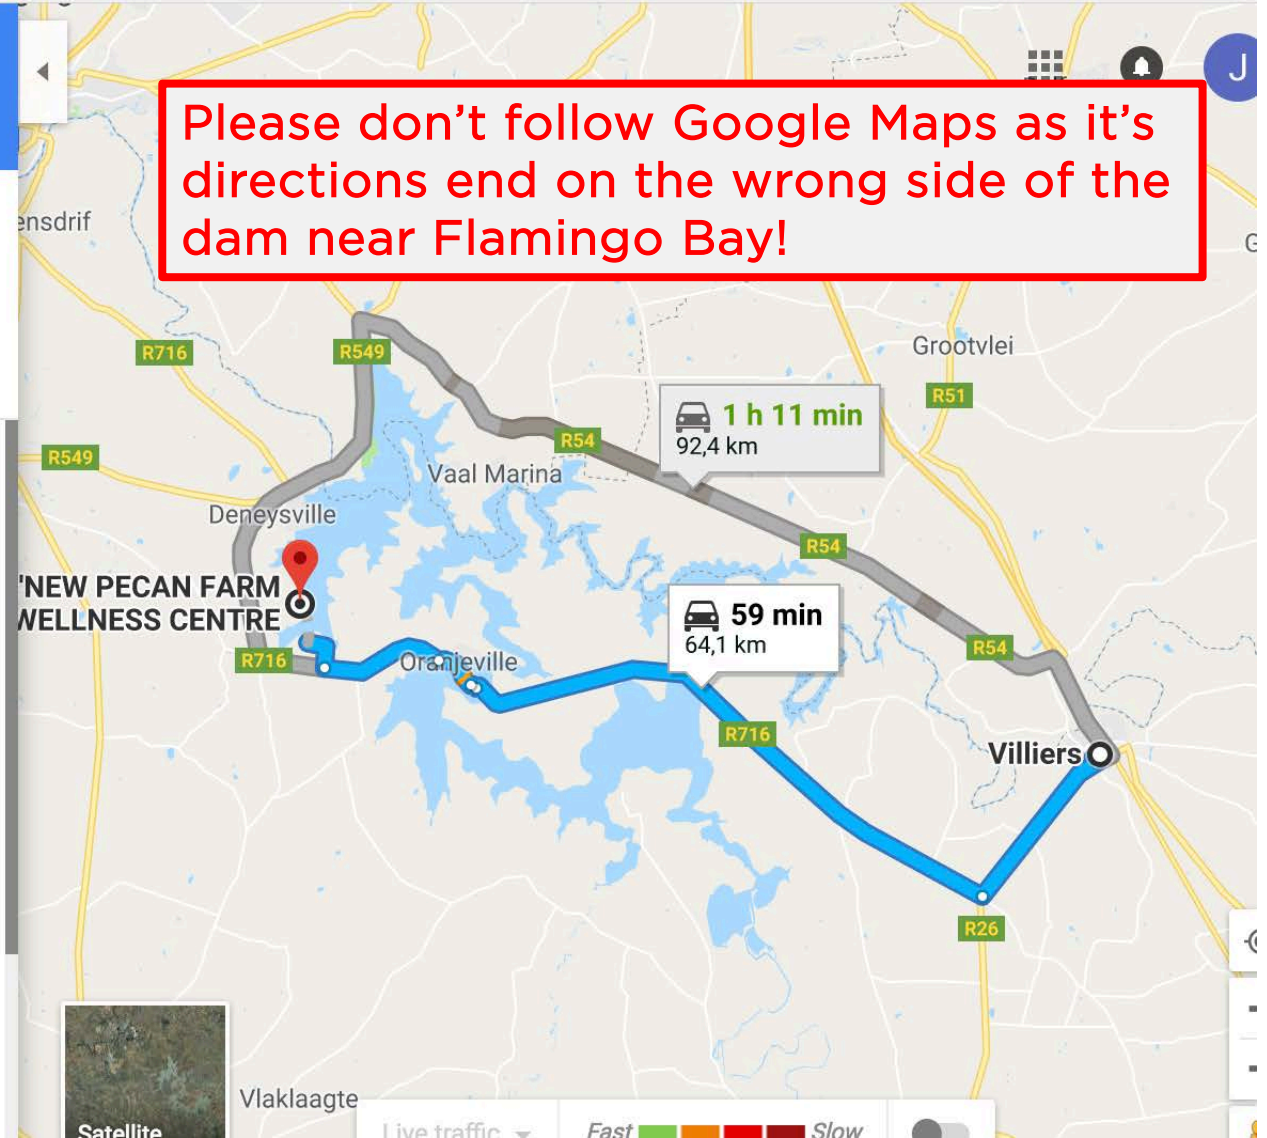

Map to R'new at Vaal Estate, 5 South Bay Farm, from Villiers, via R26 and R716

Map to R'new at Vaal Estate, 5 South Bay Farm, from Villiers, via R26 and R716

← from Villiers, 9840
to R'NEW PECAN FARM & WELLNESS CENTRE, 5 Sout...

59 min (64.1 km)

via R716

Fastest route

Villiers

9840

> Continue to R26

2 min (850 m)

> Drive along R716

51 min (60.6 km)

↗ Turn right

6 min (2.6 km)

R'NEW PECAN FARM & WELLNESS CENTRE

5 South Bay Farm, 1875, Deneysville

Please don't follow Google Maps as it's directions end on the wrong side of the dam near Flamingo Bay!

Map to R'new at Vaal Estate from entrance to Emanzeni South Bay Farm

PLEASE NOTE THAT THERE IS A **STOP AND GO** WITH ROAD WORKS ON BOTH THE R549 AND THE R716 TO ORANJEVILLE PLEASE FOLLOW SIGNS FOR **DETOUR TO R716 TO ORANJEVILLE**