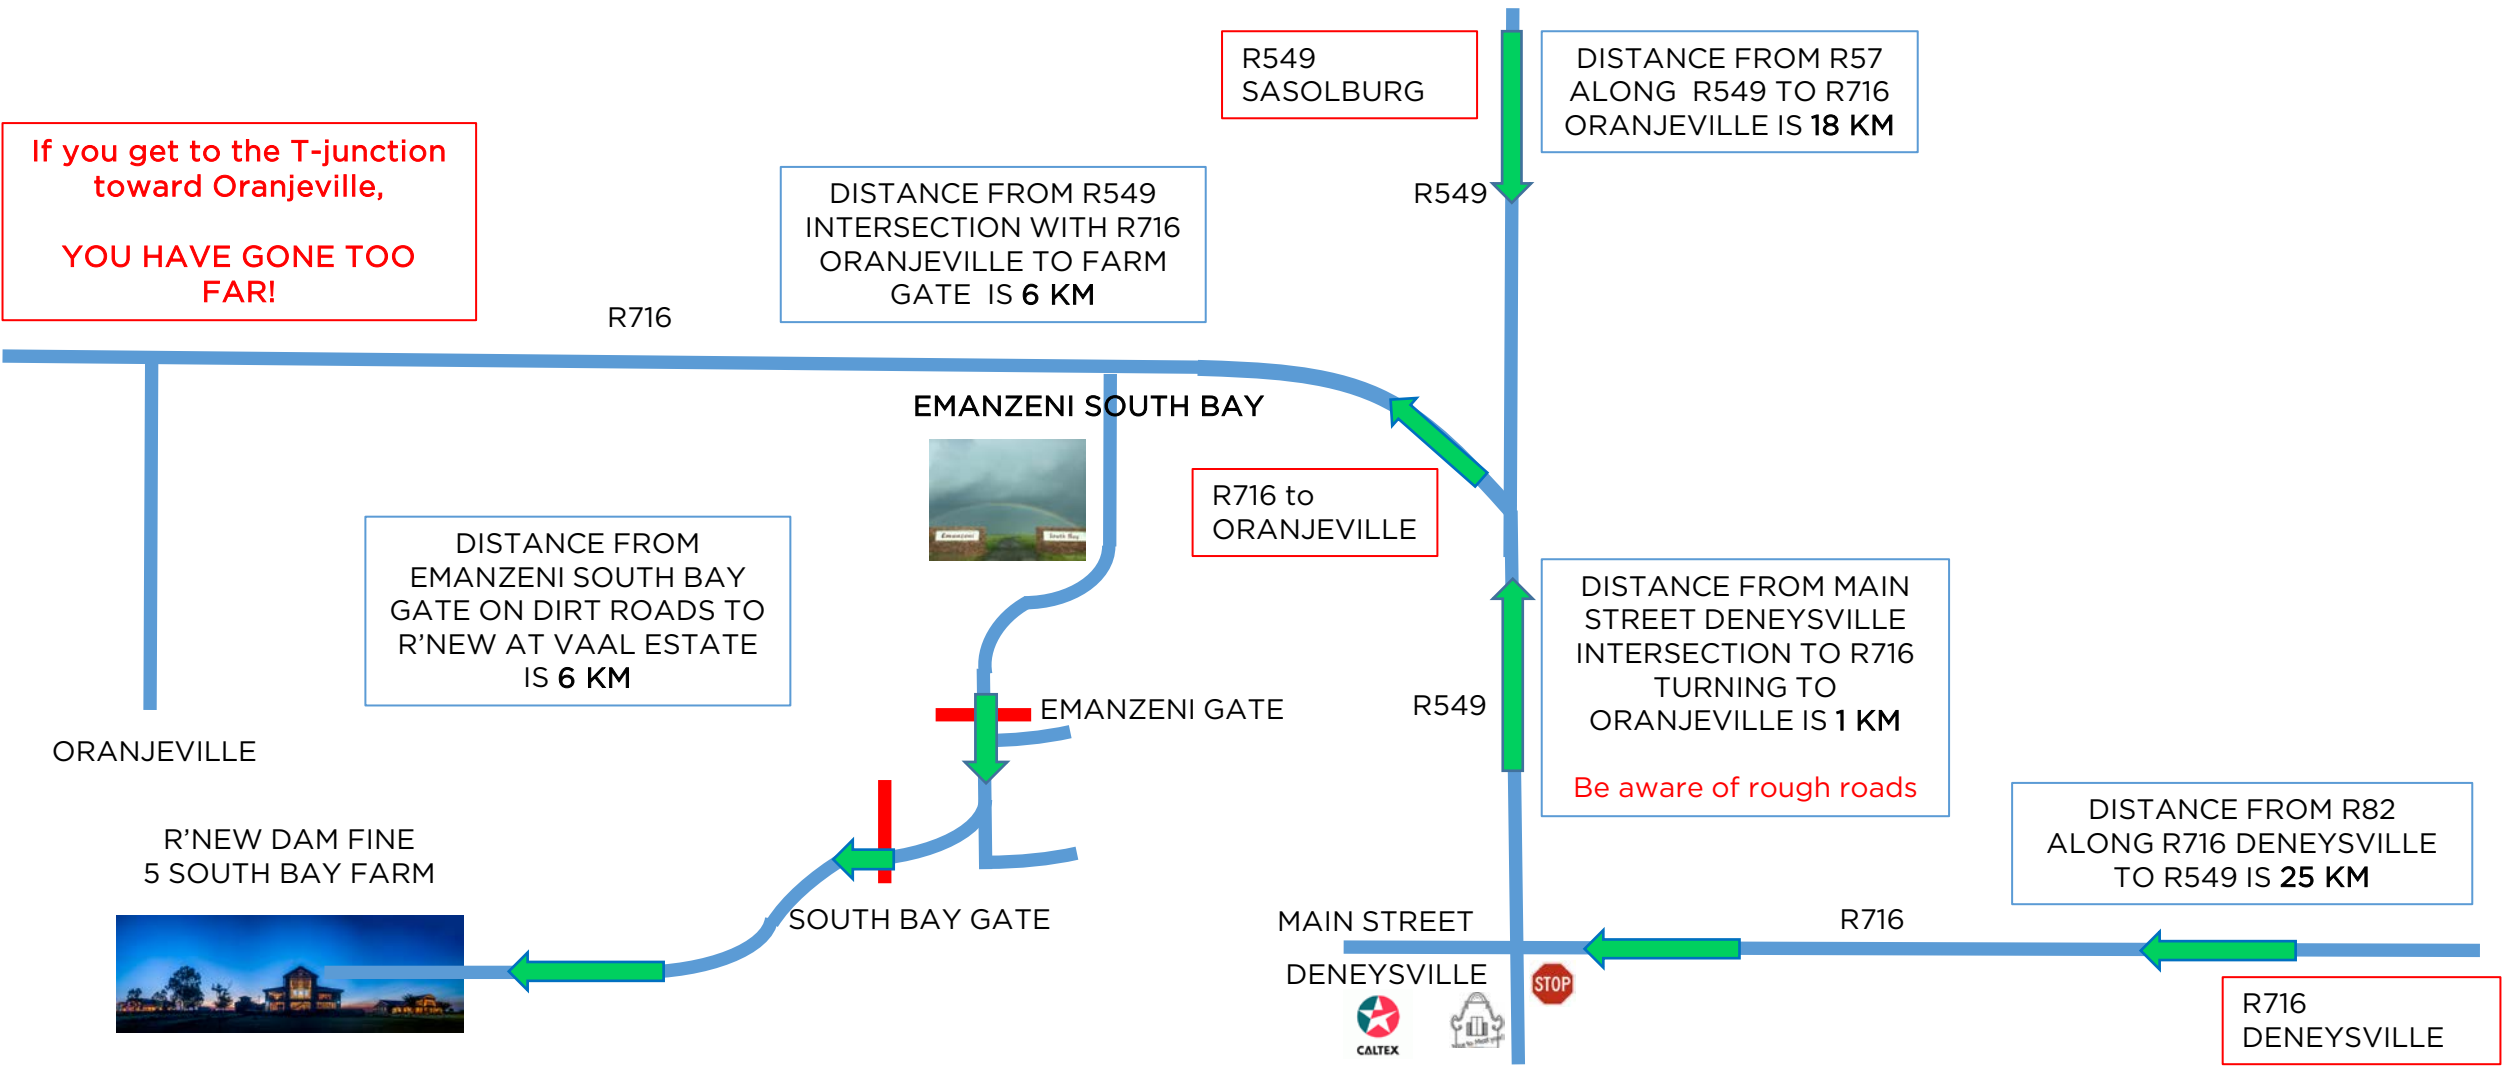

Map to R'new at Vaal Estate, 5 South Bay Farm from OR Tambo

TOTAL DISTANCE FROM OR TAMBO TO THE ESTATE IS 121 KM

Map to R'new at Vaal Estate from entrance to Emanzeni South Bay Farm

Directions to R'new and Dam Fine, 5 South Bay Farm

Directions to 5 South Bay Farm via the R59:

Summary: R24, N3, N12, R59, R716, R82, R716, R549, R716, South Bay/ Emanzeni Farm

- From OR Tambo, take EXIT 46 onto the R24 towards Johannesburg.
- Take exit for the N3 towards N12/ Durban/ Kimberley. Travel 700m.
- Keep right at the fork and merge onto N3 Eastern Bypass.
- Travel 7.8 km .
- Keep right at the fork to continue on N12 towards Kimberley. Travel 4.1km
- At the interchange 402 Reading, keep left and follow the signs to R59 towards Alberton / Vereeniging
- Travel 58.4km
- Take the exit R716 towards R716 Deneysville/ Vanderbijlpark Travel 2km
- Take a slight right onto R82. Travel 120m.
- At the T junction, you will see The Country Butchery.
- Turn right to stay on R82 for 750m.
- Turn left onto the R716 to Deneysville.
- Travel 25km.
- At stop street turn right onto R549.
- Travel for about 870m.
- Turn left onto R716 to Oranjeville.
- Travel past the Refengkhoto location .
- Turn left into Emanzeni South Bay Farm

Contact us:

- John Austen - 0825736244
- Contact Paul - 064 758 4127 to open the farm gates