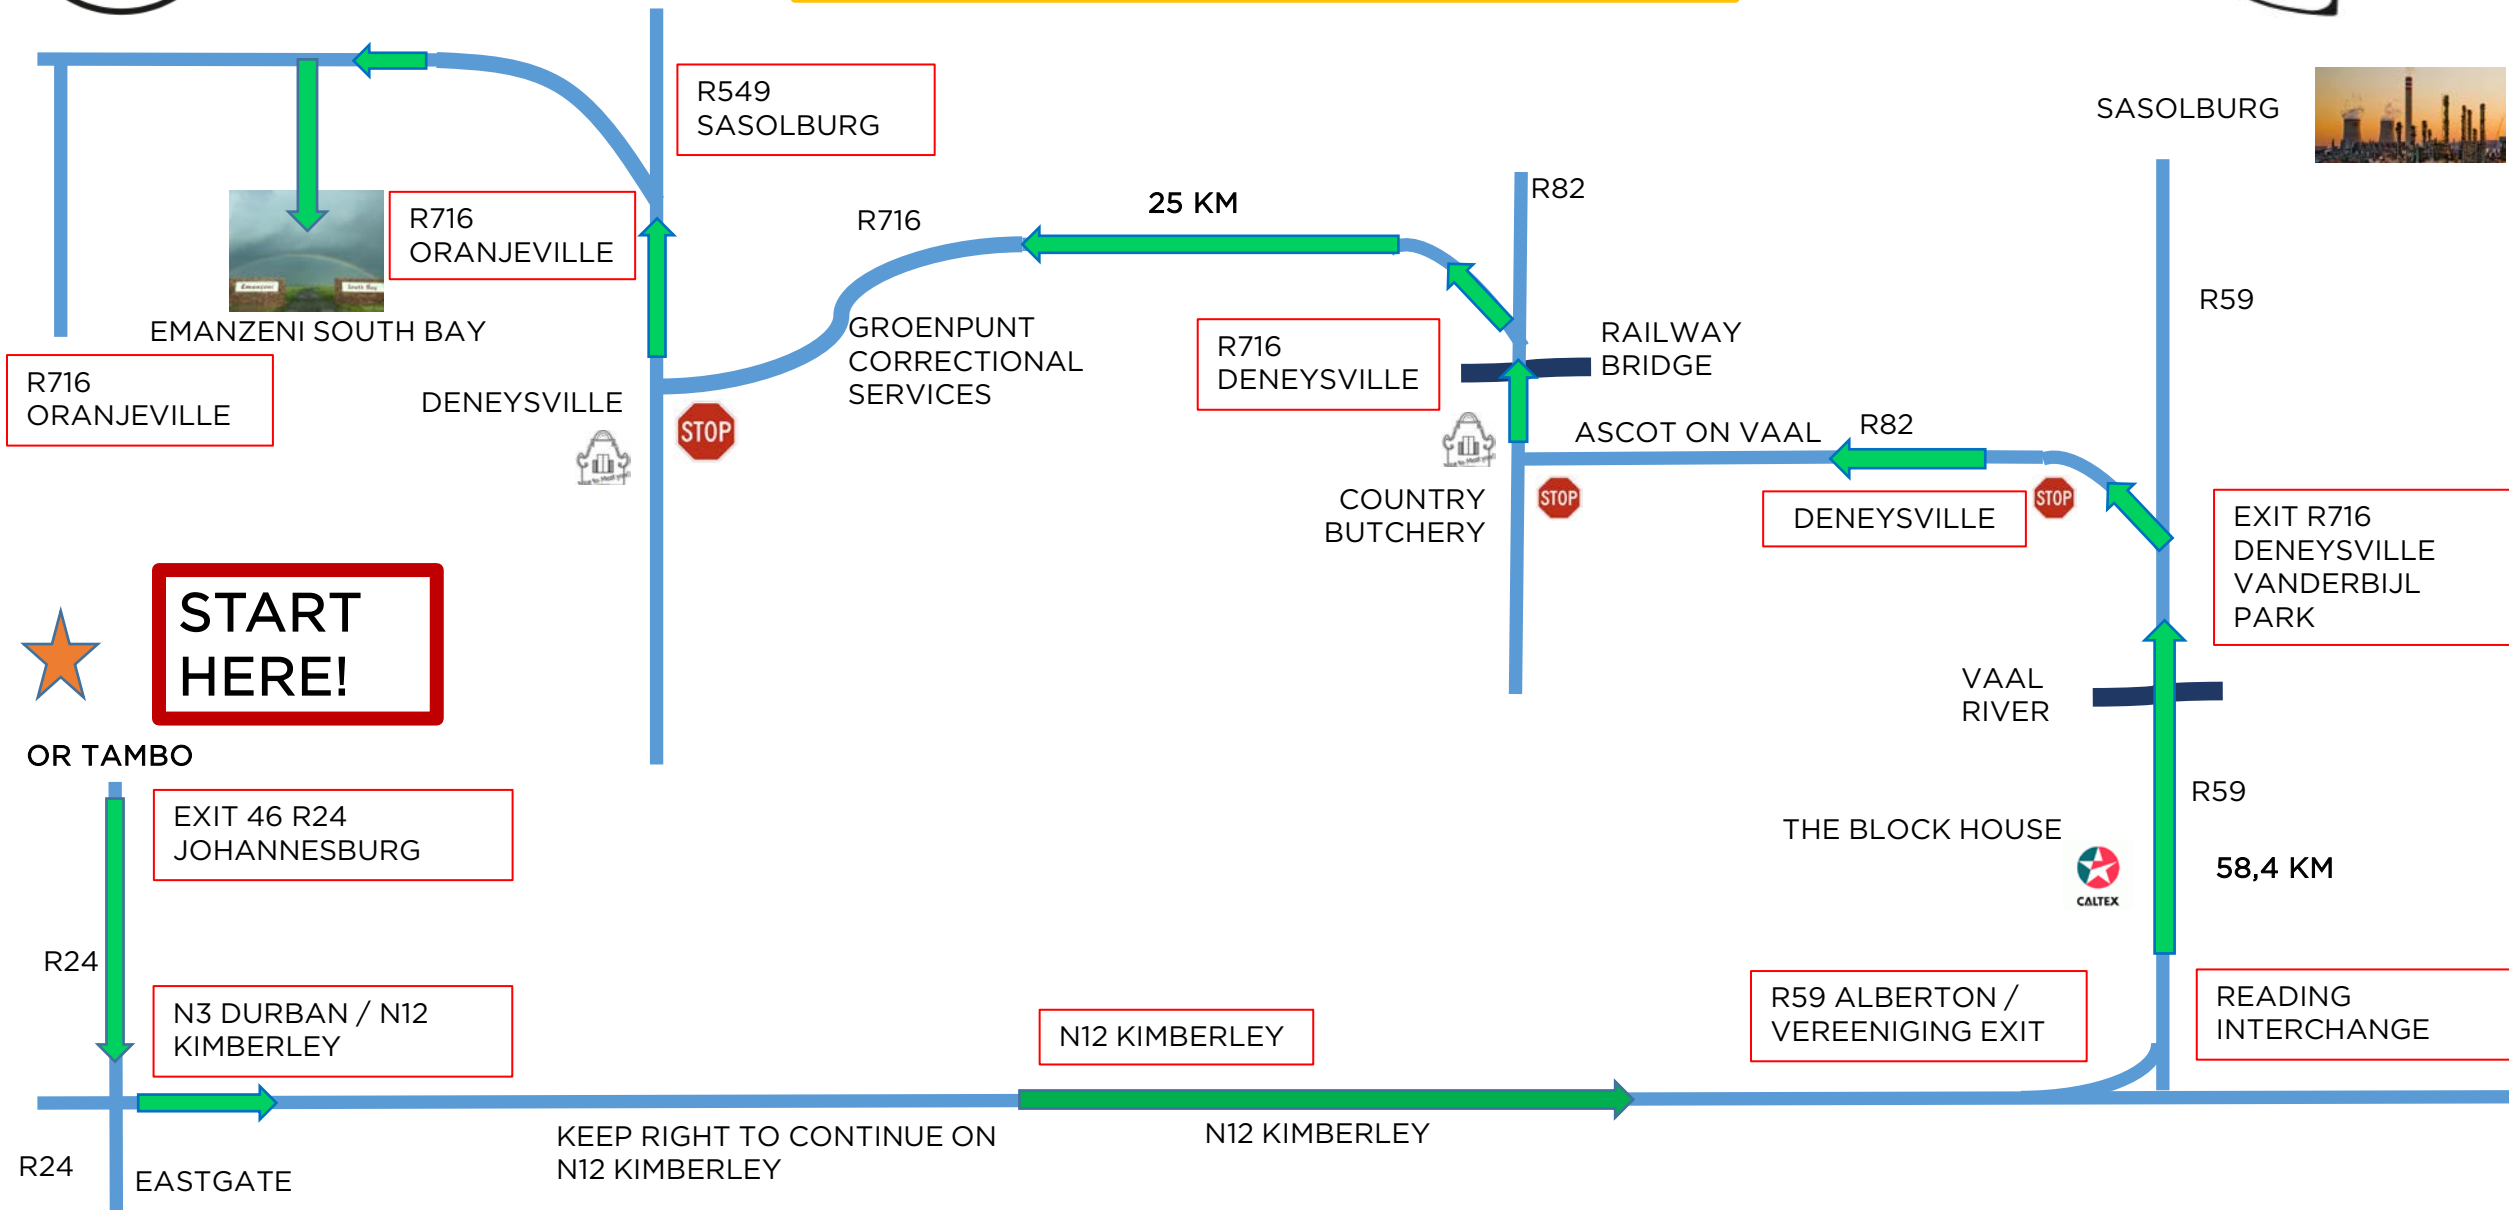

Map to R'new at Vaal Estate, 5 South Bay Farm from OR Tambo

TOTAL DISTANCE FROM OR TAMBO TO THE ESTATE IS 121 KM

Map to R'new at Vaal Estate from entrance to Emanzeni South Bay Farm

Directions to R'new and Dam Fine, 5 South Bay Farm

Directions to 5 South Bay Farm via the R59:

Summary: R24, N3, N12, R59, R716, R82, R716, R549, R716, South Bay/ Emanzeni Farm

- From OR Tambo, take EXIT 46 onto the R24 towards Johannesburg.
- Take exit for the N3 towards N12/ Durban/ Kimberley. Travel 700m.
- Keep right at the fork and merge onto N3 Eastern Bypass.
- Travel 7.8 km .
- Keep right at the fork to continue on N12 towards Kimberley. Travel 4.1km
- At the interchange 402 Reading, keep left and follow the signs to R59 towards Alberton / Vereeniging
- Travel 58.4km
- Take the exit R716 towards R716 Deneysville/ Vanderbijlpark Travel 2km
- Take a slight right onto R82. Travel 120m.
- At the T junction, you will see The Country Butchery.
- Turn right to stay on R82 for 750m.
- Turn left onto the R716 to Deneysville.
- Travel 25km.
- At stop street turn right onto R549.
- Travel for about 870m.
- Turn left onto R716 to Oranjeville.
- Travel past the Refengkhoto location .
- Turn left into Emanzeni South Bay Farm